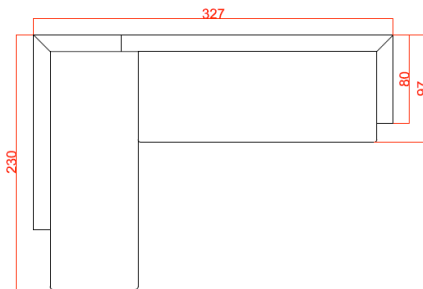

italinteriors bc

cover: fabric (col. grey)

dimensions:

l. 230 cm - 90.6"
w. 327 cm - 128.7"
d: 97 cm - 38"
h. 68 cm - 26.7"
seat h. 42 cm- 16.5" from ground.

special notes: comes with 4 cushions.

floor model finish: fabric (col. grey)

Molteni & C **hi-bridge**
sectional by Ferruccio Laviani

floor model: **\$ 11 150.00**

regular: **\$ 15 900.00**