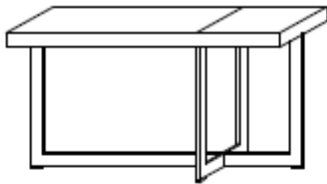

italinteriors bc

top: wood (grey oak)

base: shiny aluminum

dimensions:

w.90 – d.60 – h.43 cm

w.35^{3/8}" – d.23^{5/8}" – h.16^{7/8}"

quantity: 1

floor model finish: grey oak

w.100 – d.30 – h.57 cm
w.39^{3/8"} – d.11^{7/8"} – h.22^{1/2"}

quantity: 2

floor model finish: walnut

Molteni & C **domino**

console by Nicola Gallizia

floor model: **\$ 1 350.00** each

regular: **\$ 1 700.00** each

italinteriors bc

top: wood (grey oak)

base: shiny aluminum

dimensions:

w.100 – d.30 – h.57 cm
w.39^{3/8}” – d.11^{7/8}” – h.22^{1/2}”

quantity: 2

floor model finish: grey oak

Molteni & C **domino**