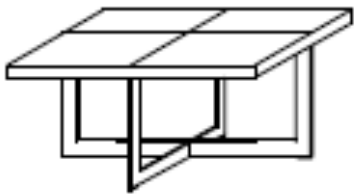

italinteriors bc

top: wood (grey oak)

base: shiny aluminum

dimensions:

w.90 – d.60 – h.43 cm

w.35^{3/8}" – d.23^{5/8}" – h.16^{7/8}"

quantity: 1

floor model finish: grey oak

Molteni & C domino

low table by Nicola Gallizia

sale: **\$ 850.00**

regular: **\$ 1 600.00**

italinteriors bc

top: wood (walnut)

base: shiny aluminum

dimensions:

italinteriors bc

top: wood (grey oak)

base: shiny aluminum

dimensions:

w.100 – d.30 – h.57 cm
w.39^{3/8}” – d.11^{7/8}” – h.22^{1/2}”

quantity: 2

floor model finish: grey oak

Molteni & C **domino**