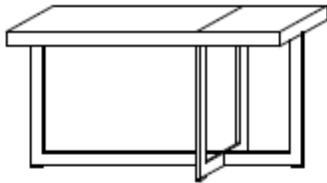

italinteriors bc

top: wood (grey oak)

base: shiny aluminum

dimensions:

w.90 – d.60 – h.43 cm

w.35^{3/8}" – d.23^{5/8}" – h.16^{7/8}"

quantity: 1

floor model finish: grey oak

Molteni & C domino

low table by Nicola Gallizia

sale: **\$ 850.00**

regular: **\$ 1 600.00**

italinteriors bc

top: wood (walnut)

base: shiny aluminum

dimensions:

w.100 – d.30 – h.57 cm
w.39^{3/8"} – d.11^{7/8"} – h.22^{1/2"}

quantity: 2

floor model finish: walnut

Molteni & C **domino**

console by Nicola Gallizia

floor model: **\$ 1 350.00** each

regular: **\$ 1 700.00** each

italinteriors bc

top: wood (grey oak)

base: shiny aluminum

dimensions:

w.100 – d.30 – h.57 cm
w.39^{3/8}” – d.11^{7/8}” – h.22^{1/2}”

quantity: 2

floor model finish: grey oak

Molteni & C **domino**