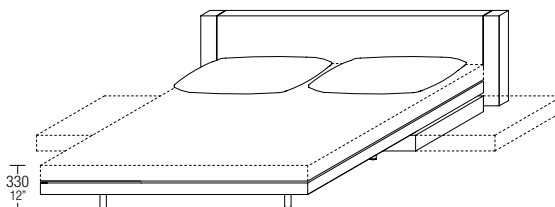

■ Finishes

Cover (fully removable)
fabric

■ Types

sofa-bed

sofa version W 1810 D 1150 H 630 W 71 1/4" D 45 1/4" H 24 3/4"
bed version W 1810 D 2100 H 630 W 71 1/4" D 82 5/8" H 24 3/4"
mattress W 1600 D 2000 H 100 W 62" D 78 3/4" H 3 7/8"

ODL180

max bulk 2580 - 101 5/8"

sofa-bed

sofa version W 2010 D 1150 H 630 W 79 1/8" D 45 1/4" H 24 3/4"
bed version W 2010 D 2100 H 630 W 79 1/8" D 82 5/8" H 24 3/4"
mattress W 1800 D 2000 H 100 W 70 7/8" D 78 3/4" H 3 7/8"