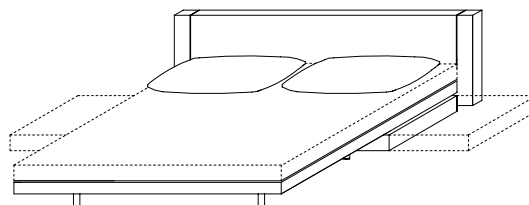

■ Finishes

Cover (fully removable)
fabric

■ Types

sofa-bed

sofa version W 1810 D 1150 H 630 W 71 1/4" D 45 1/4" H 24 3/4"
bed version W 1810 D 2100 H 630 W 71 1/4" D 82 5/8" H 24 3/4"
mattress W 1600 D 2000 H 100 W 62" D 78 3/4" H 3 7/8"

ODL180

max bulk 2580 - 101 5/8"

sofa-bed

sofa version W 2010 D 1150 H 630 W 79 1/8" D 45 1/4" H 24 3/4"
bed version W 2010 D 2100 H 630 W 79 1/8" D 82 5/8" H 24 3/4"
mattress W 1800 D 2000 H 100 W 70 7/8" D 78 3/4" H 3 7/8"

ODL200

max bulk 2780 - 109 1/4"

additional cushions
1 quilted side

single cushion
W 800 H 800
W 31 1/2" D 31 1/2"

OCU80/80

single cushion
W 600 H 600
W 23 5/8" D 23 5/8"

OCU60/60

single cushion (pillow)
W 700 H 400
W 27 1/2" D 15 3/4"