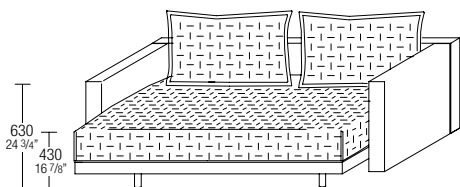

■ Finishes

Cover (fully removable)
fabric

■ Types

sofa-bed

sofa version W 1810 D 1150 H 630 W 71 1/4" D 45 1/4" H 24 3/4"
bed version W 1810 D 2100 H 630 W 71 1/4" D 82 5/8" H 24 3/4"
mattress W 1600 D 2000 H 100 W 62" D 78 3/4" H 3 7/8"

ODL180

max bulk 2580 - 101 5/8"

sofa-bed

sofa version W 2010 D 1150 H 630 W 79 1/8" D 45 1/4" H 24 3/4"
bed version W 2010 D 2100 H 630 W 79 1/8" D 82 5/8" H 24 3/4"
mattress W 1800 D 2000 H 100 W 70 7/8" D 78 3/4" H 3 7/8"

ODL200

max bulk 2780 - 109 1/4"

additional cushions
1 quilted side

single cushion
W 800 H 800
W 31 1/2" D 31 1/2"

OCU80/80

single cushion
W 600 H 600
W 23 5/8" D 23 5/8"

OCU60/60

single cushion (pillow)
W 700 H 400
W 27 1/2" D 15 3/4"