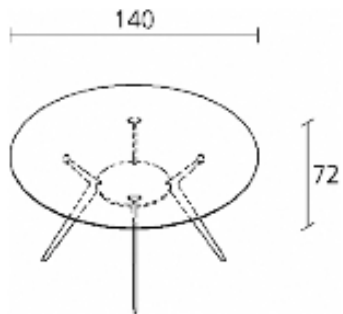

italinteriors bc

Alias **biplane**
table by Alberto Meda

top: white enamelled painted finish

base: die-cast aluminium with white enamelled finish

dimensions:

special notes: delivery after November 1st.

finish: white enameled paint