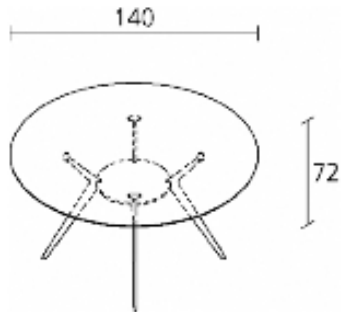

italinteriors bc

Alias **biplane**
table by Alberto Meda

top: white enamelled painted finish

base: die-cast aluminium with white enamelled finish

dimensions:

special notes: Delivery after November 1st.

finish: white enamelled paint