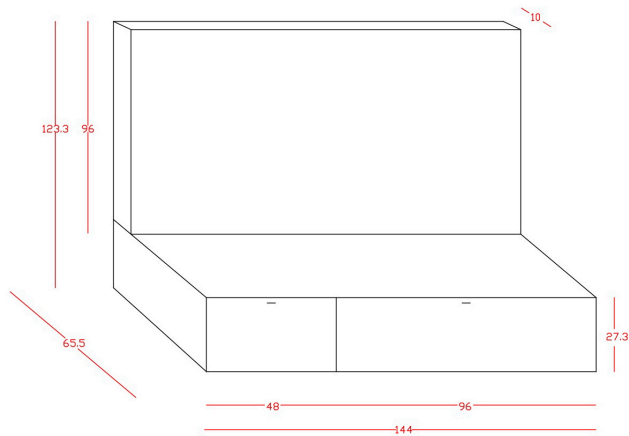

italinteriors bc

entire structure: matt lacquer (col. pearl)

dimensions:

special notes: suitable for 40 - 46" flat screen tv, back panel with tilting tv mechanism. 1 drawer (left) and 1 flap door (right) both soft-touch opening.

floor model finish:

Molteni & C **pass**

tv storage by Luca Meda

sale: **\$ 2 000.00**

regular: **\$ 5 000.00**

italinteriors bc

suspended upper unit:

structure: lead matt lacquer
internal partition/shelves: grey oak
sliding door: grey stopsol glass
288 x 32 x 96 h cm
(113.5" x 12.5" x 38" h)

base unit (right):

w/ flap door opening
structure/top: grey oak
flap door: grey stopsol glass
192 x 65.5 x 27.3 h cm
(75.5" x 26" x 10.75" h)

base unit (left):

w/ drawer opening
structure/drawer front/top: grey oak
192 x 65.5 x 27.3 h cm
(75.5" x 26" x 10.75" h)