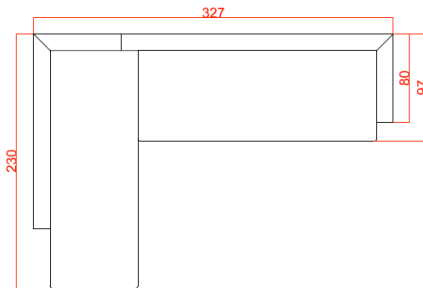

**italinteriors bc**

cover: fabric (col. grey/black mix)

dimensions:

l. 230 cm - 90.6"  
w. 327 cm - 128.7"  
d: 97 cm - 38"  
h. 68 cm - 26.7"  
seat h. 42 cm - 16.5" from ground.

special notes: comes with 4 cushions.  
Delivery after September 1st.

floor model finish: fabric (col. grey/black mix)

**Molteni & C hi-bridge**  
sectional by Ferruccio Laviani

floor model: **\$ 12 700.00**

regular: **\$ 15 900.00**