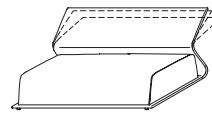

NEL214/D dx - sx

linear element

W 1780 D 1020/1260 H 580/770
W 70" D 40 1/8" - 49 5/8" H 22 7/8" - 30 3/8"
full length cushion

NEL178/A

W 1780 D 1020/1260 H 580/770
W 70" D 40 1/8" - 49 5/8" H 22 7/8" - 30 3/8"
cushion W 1440 W 46 3/4"

NEL178/B dx-sx

W 1440 D 1020/1260 H 580/770
W 56 3/4" D 40 1/8" - 49 5/8" H 22 7/8" - 30 3/8"
full length cushion

NEL144/A

island

W 1800 D 1020/1260 H 580/770
W 70 7/8" D 40 1/8" - 49 5/8" H 22 7/8" - 30 3/8"
full length cushion