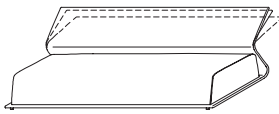

Punch hide leather in the colours: natural, black, dark brown, white

■ Dimensions

Linear element

Chaise longue

Island

Elements

linear element

W 2480 D 1020/1260 H 580/770
W 97 5/8" D 40 1/8" - 49 5/8" H 22 7/8" - 30 3/8"
cushion W 2140 W 84 1/4"

NEL248/A dx-sx

W 2480 D 1020/1260 H 580/770
W 97 5/8" D 40 1/8" - 49 5/8" H 22 7/8" - 30 3/8"
cushion W 1780 W 70"

NEL248/B

W 2480 D 1020/1260 H 580/770
W 97 5/8" D 40 1/8" - 49 5/8" H 22 7/8" - 30 3/8"
cushion W 1780 W 70"

NEL248/C dx-sx

linear element

W 2140 D 1020/1260 H 580/770
W 84 1/4" D 40 1/8" - 49 5/8" H 22 7/8" - 30 3/8"
full length cushion

NEL214/A

W 2140 D 1020/1260 H 580/770
W 84 1/4" D 40 1/8" - 49 5/8" H 22 7/8" - 30 3/8"
cushion W 1780 W 70"