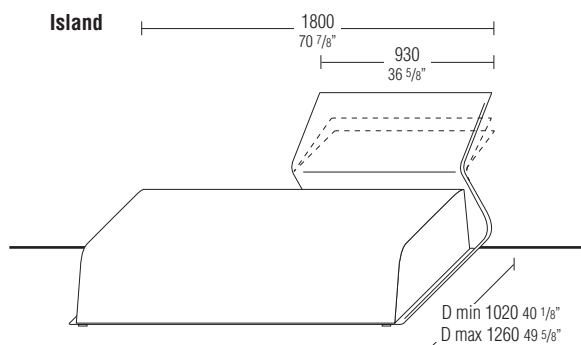

Punch hide leather in the colours: natural, black, dark brown, white

■ Dimensions

Linear element

Chaise longue

Island

Elements

linear element

W 2480 D 1020/1260 H 580/770
W 97 5/8" D 40 1/8" - 49 5/8" H 22 7/8" - 30 3/8"
cushion W 2140 W 84 1/4"

NEL248/A dx-sx

W 2480 D 1020/1260 H 580/770
W 97 5/8" D 40 1/8" - 49 5/8" H 22 7/8" - 30 3/8"
cushion W 1780 W 70"

NEL248/B

W 2480 D 1020/1260 H 580/770
W 97 5/8" D 40 1/8" - 49 5/8" H 22 7/8" - 30 3/8"
cushion W 1780 W 70"

NEL248/C dx-sx

linear element

W 2140 D 1020/1260 H 580/770
W 84 1/4" D 40 1/8" - 49 5/8" H 22 7/8" - 30 3/8"
full length cushion

NEL214/A

W 2140 D 1020/1260 H 580/770
W 84 1/4" D 40 1/8" - 49 5/8" H 22 7/8" - 30 3/8"
cushion W 1780 W 70"

NEL178/B dx-sx

W 1440 D 1020/1260 H 580/770
W 56 3/4" D 40 1/8" - 49 5/8" H 22 7/8" - 30 3/8"
full length cushion

NEL144/A

island

W 1800 D 1020/1260 H 580/770
W 70 7/8" D 40 1/8" - 49 5/8" H 22 7/8" - 30 3/8"
full length cushion