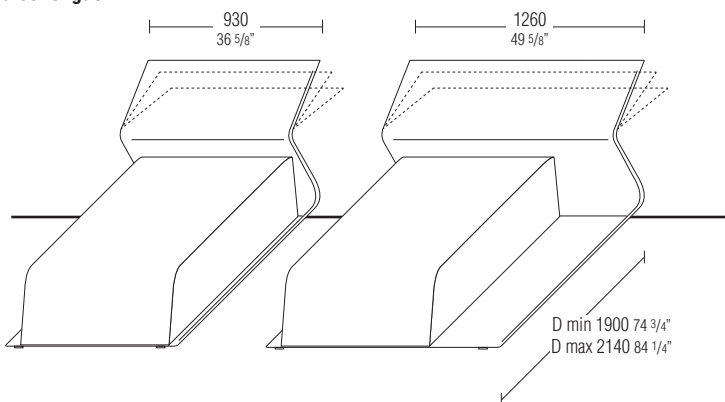

Punch hide leather in the colours: natural, black, dark brown, white

■ Dimensions

Linear element

Chaise longue

Island

Elements

linear element

W 2480 D 1020/1260 H 580/770
W 97 5/8" D 40 1/8" - 49 5/8" H 22 7/8" - 30 3/8"
cushion W 2140 W 84 1/4"

NEL248/A dx-sx

W 2480 D 1020/1260 H 580/770
W 97 5/8" D 40 1/8" - 49 5/8" H 22 7/8" - 30 3/8"
cushion W 1780 W 70"

NEL248/B

W 2480 D 1020/1260 H 580/770
W 97 5/8" D 40 1/8" - 49 5/8" H 22 7/8" - 30 3/8"
cushion W 1780 W 70"

NEL248/C dx-sx

linear element

W 2140 D 1020/1260 H 580/770
W 84 1/4" D 40 1/8" - 49 5/8" H 22 7/8" - 30 3/8"
full length cushion

NEL214/A

W 2140 D 1020/1260 H 580/770
W 84 1/4" D 40 1/8" - 49 5/8" H 22 7/8" - 30 3/8"
cushion W 1780 W 70"

NEL178/B dx-sx

W 1440 D 1020/1260 H 580/770
W 56 3/4" D 40 1/8" - 49 5/8" H 22 7/8" - 30 3/8"
full length cushion

NEL144/A

island

W 1800 D 1020/1260 H 580/770
W 70 7/8" D 40 1/8" - 49 5/8" H 22 7/8" - 30 3/8"
full length cushion