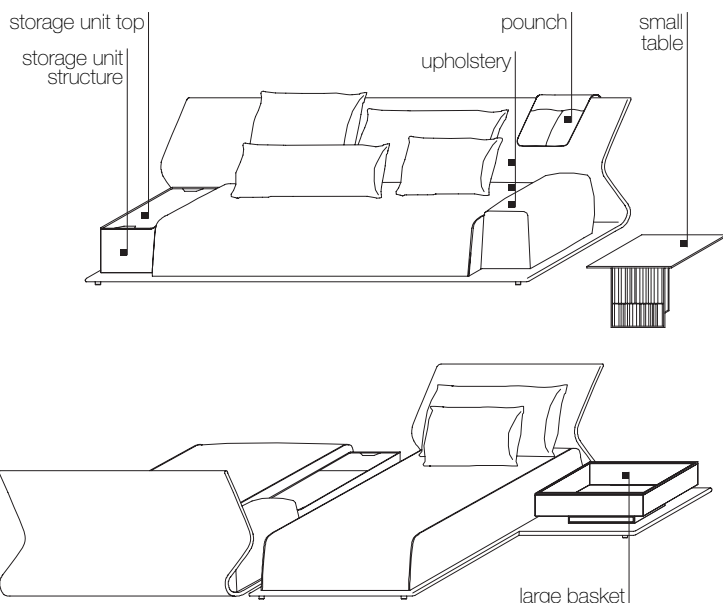

Punch hide leather in the colours: natural, black, dark brown, white

■ Dimensions

Linear element

Chaise longue

Island

Elements

linear element

W 2480 D 1020/1260 H 580/770
W 97 5/8" D 40 1/8" - 49 5/8" H 22 7/8" - 30 3/8"
cushion W 2140 W 84 1/4"

NEL248/A dx-sx

W 2480 D 1020/1260 H 580/770
W 97 5/8" D 40 1/8" - 49 5/8" H 22 7/8" - 30 3/8"
cushion W 1780 W 70"

NEL248/B

W 2480 D 1020/1260 H 580/770
W 97 5/8" D 40 1/8" - 49 5/8" H 22 7/8" - 30 3/8"
cushion W 1780 W 70"