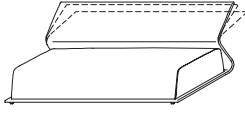

NEL248/C dx-sx

linear element

W 2140 D 1020/1260 H 580/770
W 84 1/4" D 40 1/8" - 49 5/8" H 22 7/8" - 30 3/8"
full length cushion

NEL214/A

W 2140 D 1020/1260 H 580/770
W 84 1/4" D 40 1/8" - 49 5/8" H 22 7/8" - 30 3/8"
cushion W 1780 W 70"

NEL214/B dx - sx

W 2140 D 1020/1260 H 580/770
W 84 1/4" D 40 1/8" - 49 5/8" H 22 7/8" - 30 3/8"
cushion W 1440 W 56 3/4"

NEL214/C

W 2140 D 1020/1260 H 580/770
W 84 1/4" D 40 1/8" - 49 5/8" H 22 7/8" - 30 3/8"
cushion W 1440 W 56 3/4"

NEL214/D dx - sx

linear element

W 1780 D 1020/1260 H 580/770
W 70" D 40 1/8" - 49 5/8" H 22 7/8" - 30 3/8"
full length cushion

NEL178/A

W 1780 D 1020/1260 H 580/770
W 70" D 40 1/8" - 49 5/8" H 22 7/8" - 30 3/8"
cushion W 1440 W 46 3/4"