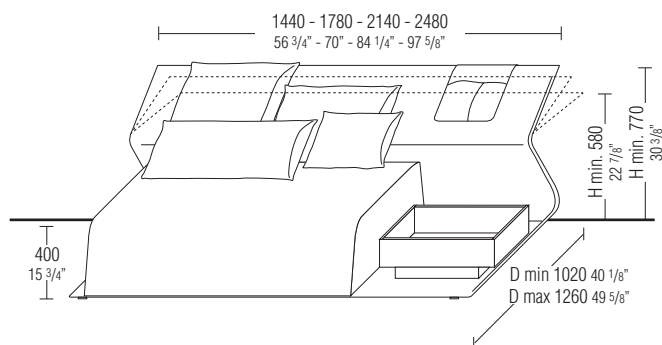

Punch hide leather in the colours: natural, black, dark brown, white

■ Dimensions

Linear element

Chaise longue

Island

Elements

linear element

W 2480 D 1020/1260 H 580/770
W 97 5/8" D 40 1/8" - 49 5/8" H 22 7/8" - 30 3/8"
cushion W 2140 W 84 1/4"

NEL248/A dx-sx

W 2480 D 1020/1260 H 580/770
W 97 5/8" D 40 1/8" - 49 5/8" H 22 7/8" - 30 3/8"
cushion W 1780 W 70"

NEL248/B

W 2480 D 1020/1260 H 580/770
W 97 5/8" D 40 1/8" - 49 5/8" H 22 7/8" - 30 3/8"
cushion W 1780 W 70"

NEL248/C dx-sx

linear element

W 2140 D 1020/1260 H 580/770
W 84 1/4" D 40 1/8" - 49 5/8" H 22 7/8" - 30 3/8"
full length cushion

NEL214/A

W 2140 D 1020/1260 H 580/770
W 84 1/4" D 40 1/8" - 49 5/8" H 22 7/8" - 30 3/8"
cushion W 1780 W 70"

NEL178/B dx-sx

W 1440 D 1020/1260 H 580/770
W 56 3/4" D 40 1/8" - 49 5/8" H 22 7/8" - 30 3/8"
full length cushion

NEL144/A

island

W 1800 D 1020/1260 H 580/770
W 70 7/8" D 40 1/8" - 49 5/8" H 22 7/8" - 30 3/8"
full length cushion