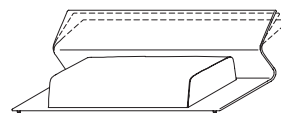

W 2140 D 1020/1260 H 580/770
W 84 1/4" D 40 1/8" - 49 5/8" H 22 7/8" - 30 3/8"
cushion W 1440 W 56 3/4"

NEL214/C