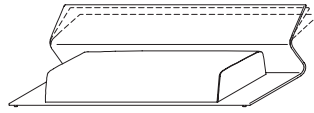

Punch hide leather in the colours: natural, black, dark brown, white

■ Dimensions

Linear element

Chaise longue

Island

Elements

linear element

W 2480 D 1020/1260 H 580/770
W 97 5/8" D 40 1/8" - 49 5/8" H 22 7/8" - 30 3/8"
cushion W 2140 W 84 1/4"

NEL248/A dx-sx

W 2480 D 1020/1260 H 580/770
W 97 5/8" D 40 1/8" - 49 5/8" H 22 7/8" - 30 3/8"
cushion W 1780 W 70"

NEL248/B

W 2480 D 1020/1260 H 580/770
W 97 5/8" D 40 1/8" - 49 5/8" H 22 7/8" - 30 3/8"
cushion W 1780 W 70"