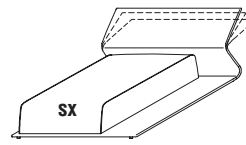

NEL178/B dx-sx

W 1440 D 1020/1260 H 580/770
W 56 3/4" D 40 1/8" - 49 5/8" H 22 7/8" - 30 3/8"
full length cushion

NEL144/A

island

W 1800 D 1020/1260 H 580/770
W 70 7/8" D 40 1/8" - 49 5/8" H 22 7/8" - 30 3/8"
full length cushion

NIS180/A dx - sx

chaise longue

W 930 D 1900/2140 H 580/770
W 36 5/8" D 74 3/4" - 84 1/4" H 22 7/8" - 30 3/8"
full length cushion

NCL93/A

W 930 D 1900/2140 H 580/770
W 36 5/8" D 74 3/4" - 84 1/4" H 22 7/8" - 30 3/8"
with support shelf W 760 D 680
W 29 7/8" D 26 3/4"
full length cushion

NCP93/A dx - sx

W 1260 D 1900/2140 H 580/770
W 49 5/8" D 74 3/4" - 84 1/4" H 22 7/8" - 30 3/8"
cushion W 930 W 36 5/8"

NCL126/A dx - sx

single cushion

W 500 H 500

CU/50

single cushion

W 600 H 600