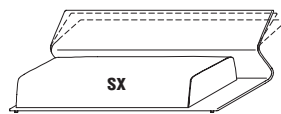

NEL248/A dx-sx

W 2480 D 1020/1260 H 580/770
W 97 5/8" D 40 1/8" - 49 5/8" H 22 7/8" - 30 3/8"
cushion W 1780 W 70"

NEL248/B

W 2480 D 1020/1260 H 580/770
W 97 5/8" D 40 1/8" - 49 5/8" H 22 7/8" - 30 3/8"
cushion W 1780 W 70"

NEL248/C dx-sx

linear element

W 2140 D 1020/1260 H 580/770
W 84 1/4" D 40 1/8" - 49 5/8" H 22 7/8" - 30 3/8"
full length cushion

NEL214/A

W 2140 D 1020/1260 H 580/770
W 84 1/4" D 40 1/8" - 49 5/8" H 22 7/8" - 30 3/8"
cushion W 1780 W 70"