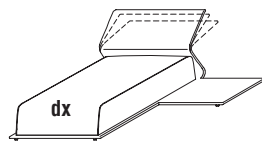

NEL178/B dx-sx

W 1440 D 1020/1260 H 580/770
W 56 3/4" D 40 1/8" - 49 5/8" H 22 7/8" - 30 3/8"
full length cushion

NEL144/A

island

W 1800 D 1020/1260 H 580/770
W 70 7/8" D 40 1/8" - 49 5/8" H 22 7/8" - 30 3/8"
full length cushion

NIS180/A dx - sx

chaise longue

W 930 D 1900/2140 H 580/770
W 36 5/8" D 74 3/4" - 84 1/4" H 22 7/8" - 30 3/8"
full length cushion

NCL93/A

W 930 D 1900/2140 H 580/770
W 36 5/8" D 74 3/4" - 84 1/4" H 22 7/8" - 30 3/8"
with support shelf W 760 D 680
W 29 7/8" D 26 3/4"
full length cushion

NCP93/A dx - sx

W 1260 D 1900/2140 H 580/770
W 49 5/8" D 74 3/4" - 84 1/4" H 22 7/8" - 30 3/8"
cushion W 930 W 36 5/8"

NCL126/A dx - sx

single cushion

W 500 H 500

CU/50

single cushion

W 600 H 600