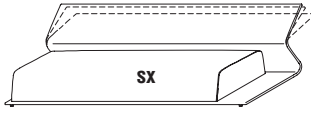

Punch hide leather in the colours: natural, black, dark brown, white

■ Dimensions

Linear element

Chaise longue

Island

Elements

linear element

W 2480 D 1020/1260 H 580/770
W 97 5/8" D 40 1/8" - 49 5/8" H 22 7/8" - 30 3/8"
cushion W 2140 W 84 1/4"

NEL248/A dx-sx

W 2480 D 1020/1260 H 580/770
W 97 5/8" D 40 1/8" - 49 5/8" H 22 7/8" - 30 3/8"
cushion W 1780 W 70"

NEL248/B

W 2480 D 1020/1260 H 580/770
W 97 5/8" D 40 1/8" - 49 5/8" H 22 7/8" - 30 3/8"
cushion W 1780 W 70"