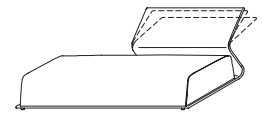

NEL214/D dx - sx

linear element

W 1780 D 1020/1260 H 580/770
W 70" D 40 1/8" - 49 5/8" H 22 7/8" - 30 3/8"
full length cushion

NEL178/A

W 1780 D 1020/1260 H 580/770
W 70" D 40 1/8" - 49 5/8" H 22 7/8" - 30 3/8"
cushion W 1440 W 46 3/4"

NEL178/B dx-sx

W 1440 D 1020/1260 H 580/770
W 56 3/4" D 40 1/8" - 49 5/8" H 22 7/8" - 30 3/8"
full length cushion

NEL144/A

island

W 1800 D 1020/1260 H 580/770
W 70 7/8" D 40 1/8" - 49 5/8" H 22 7/8" - 30 3/8"
full length cushion

NIS180/A dx - sx

chaise longue

W 930 D 1900/2140 H 580/770
W 36 5/8" D 74 3/4" - 84 1/4" H 22 7/8" - 30 3/8"
full length cushion

NCL93/A

W 930 D 1900/2140 H 580/770
W 36 5/8" D 74 3/4" - 84 1/4" H 22 7/8" - 30 3/8"
with support shelf W 760 D 680
W 29 7/8" D 26 3/4"
full length cushion