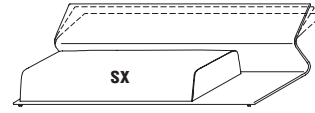

Punch hide leather in the colours: natural, black, dark brown, white

■ Dimensions

Linear element

Chaise longue

Island

Elements

linear element

W 2480 D 1020/1260 H 580/770
W 97 5/8" D 40 1/8" - 49 5/8" H 22 7/8" - 30 3/8"
cushion W 2140 W 84 1/4"

NEL248/A dx-sx

W 2480 D 1020/1260 H 580/770
W 97 5/8" D 40 1/8" - 49 5/8" H 22 7/8" - 30 3/8"
cushion W 1780 W 70"

NEL248/B

W 2480 D 1020/1260 H 580/770
W 97 5/8" D 40 1/8" - 49 5/8" H 22 7/8" - 30 3/8"
cushion W 1780 W 70"