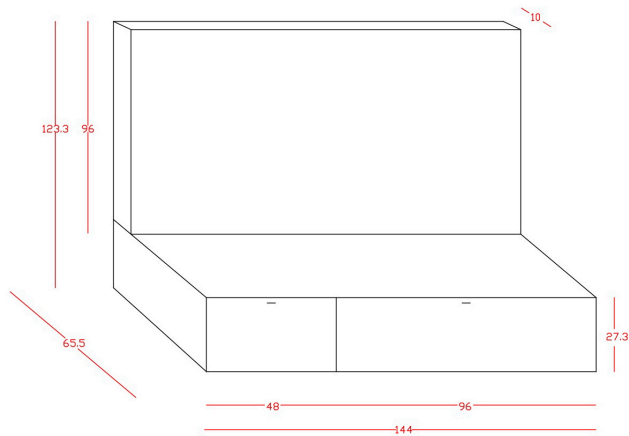

**italinteriors bc**

entire structure: matt lacquer (col. pearl)

dimensions:

special notes: suitable for 40 - 46" flat screen tv, back panel with tilting tv mechanism. 1 drawer (left) and 1 flap door (right) both soft-touch opening.

floor model finish:

**Molteni & C pass**

tv storage by Luca Meda

floor model: **\$ 2 500.00**

regular: **\$ 5 000.00**

suspended upper unit:

structure: lead matt lacquer  
internal partition/shelves: grey oak  
sliding door: grey stopsol glass  
288 x 32 x 96 h cm  
(113.5" x 12.5" x 38" h)

base unit (right):

w/ flap door opening  
structure/top: grey oak  
flap door: grey stopsol glass  
192 x 65.5 x 27.3 h cm  
(75.5" x 26" x 10.75" h)

base unit (left):

w/ drawer opening  
structure/drawer front/top: grey oak  
192 x 65.5 x 27.3 h cm  
(75.5" x 26" x 10.75" h)