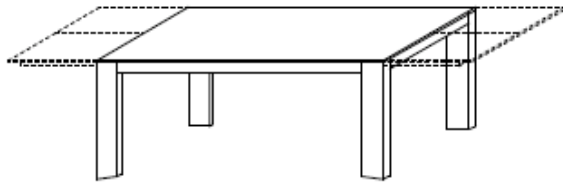

italinteriors bc

top: back painted glass (col. moka)

extensions, structure, legs: wood (wenge)

dimensions:

w.180 – d.100 – h.74 cm / w.70^{7/8}" – d.39^{3/8}" – h.29^{1/8}"

One side open:

w.235 – d.100 – h.74 cm / w.92^{1/2}" – d.39^{3/8}" – h.29^{1/8}"

Fully open:

w.290 – d.100 – h.74 cm / w.114^{1/8}" – d.39^{3/8}" – h.29^{1/8}"

quantity: 1

floor model finish: wenge & back painted glass col. moka

Molteni & C **rialto**
extendable table by M.D.T.

floor model: **\$ 4 100.00**