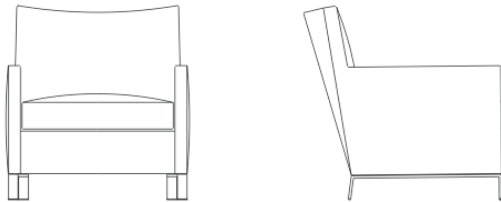

italinteriors bc

cover: velour fabric (col. ferrari red)

base: shiny aluminum

dimensions:

w. 76 cm - 30"

d. 83 cm - 32.8"

h. 80 cm - 31.5"

seat h. 55 cm - 21.6" from ground.

quantity: 1

floor model finish: fabric col. red

Molteni & C **francine**

armchair by M.D.T.

floor model: **\$ 2 000.00**

regular: **\$ 3 800.00**