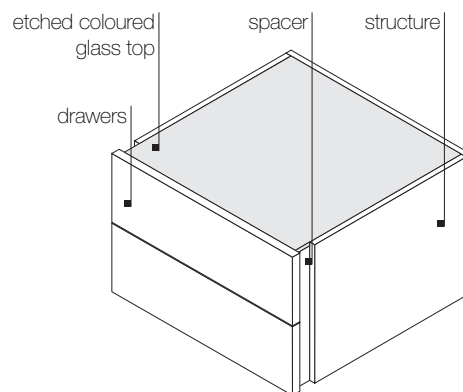

A varied series of bedroom storage units in wood, characterised by painted side inserts and frosted glass tops in nuances of colour that allow customers to create clear contrasts between frame and drawers, and also monochromatic units. Two versions of the base are available: the traditional floor standing base and the metal base which draws attention to the slender lines.

■ Types

bedside unit with 1 drawer

W 550 D 550 H 334
W 21 5/8" D 21 5/8" H 13 1/8"

SCZ1

bedside unit with 2 drawers

W 550 D 550 H 334
W 21 5/8" D 21 5/8" H 13 1/8"

SCZ2

drawer unit with 3 drawers