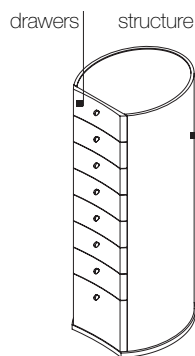

Finishes

Wooden finishes

dark oak
grey oak
wengé
American walnut

Types

drawer unit with 3 drawers

W 410 D 460 H 500
W 16 1/8" D 18 1/8" H 18 3/4"

CCV/1

CCV/1T
fully extractable runners

drawer unit with 8 drawers

W 410 D 460 H 1110
W 16 1/8" D 18 1/8" H 43 3/4"

CCV/2

CCV/2T
fully extractable runners