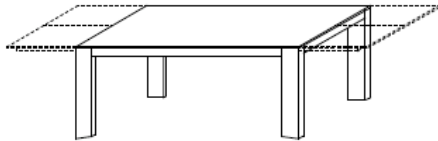

italinteriors bc

top: back painted glass (col. moka)
extensions, structure + legs: wood (wenge)

dimensions:

w.180 – d.100 – h.74 cm / w.70^{7/8}" – d.39^{3/8}" – h.29^{1/8}"

One side open:

w.235 – d.100 – h.74 cm / w.92^{1/2}" – d.39^{3/8}" – h.29^{1/8}"

Fully open:

w.290 – d.100 – h.74 cm / w.114^{1/8}" – d.39^{3/8}" – h.29^{1/8}"

floor model finish:

Molteni & C rialto
extendable table by M.D.T.

floor model **\$ 4,100.00**
regular **\$8,200.00**