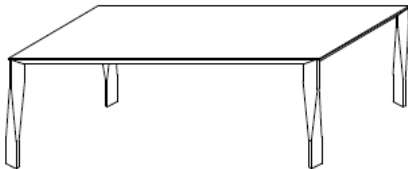

italinteriors bc

top: back-painted glass (col. black)

legs: shiny aluminum

dimensions:

w. 200 – d. 100 – h. 74 cm
w. 78^{3/4}" – d. 39^{3/8}" – h. 29^{1/8}"

note: 2 in stock

floor model finish:

Molteni & C diamond
table by Patricia Urquiola