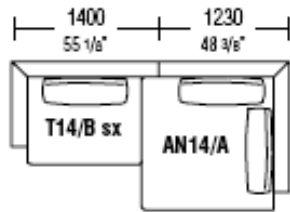

italinteriors bc

cover: fabric (col. wheat)

feet: shiny aluminium

dimensions:

W 2630 D 1400

W 55 1/8" D 38 1/4"

note: chaise element (an14/a) on left side

floor model finish: