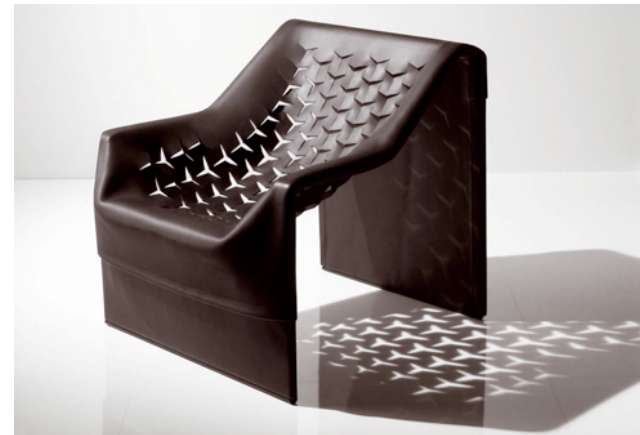

italinteriors bc

cover: hide leather (col. black)
internal frame: aluminium

dimensions:

W 770 D 770 H 810

W 30 3/8" D 30 3/8" H 31 7/8"

quantity: 2

floor model finish:

Molteni & C skin

armchair by Jean Nouvel

floor model **\$ 4 500.00** each (50% off regular)
regular **\$ 9 100.00** each