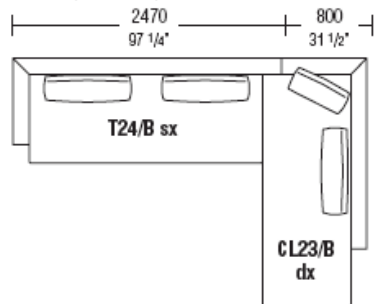

italinteriors bc

cover: fabric (col. wheat)

feet: shiny aluminium

dimensions:

W 3270 D 2300

W 128 3/4" D 90 1/2"

floor model finish:

Molteni & C hi-bridge