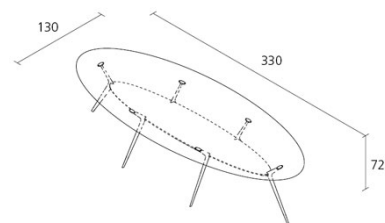

biplane 330 406

design Alberto Meda

Oval table with structure comprised of 6 legs in die-cast aluminium with painted or polished finishes, connected by a shelf. Top available in white enamelled MDF thickness 22 mm. Shelf available in white enamelled MDF thickness 15 mm.