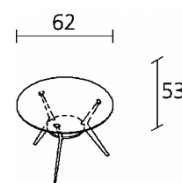

biplane ø62 404 design Alberto Meda

Little table with structure comprised of 3 legs in die-cast aluminium with painted or polished finishes, connected by a shelf. Top available in oak veneered plywood with solid edge, thickness 12mm, “LG HI MACS®” natural acrylic stone, thickness 12mm. Shelf available in oak veneered plywood, thickness 12mm or “LG HI MACS®” natural acrylic stone, thickness 12mm.