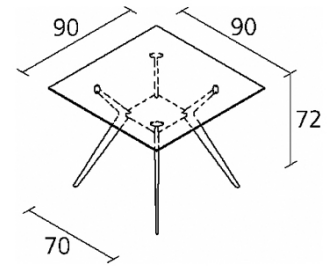

biplane 90x90 400 design Alberto Meda

Square table with structure comprised of 4 legs in die-cast aluminium with painted or polished finishes, connected by a shelf. Top available in oak veneered plywood with solid edge, thickness 15mm, “LG HI MACS®” natural acrylic stone, thickness 15mm. Shelf available in oak veneered plywood, thickness 15mm or “LG Hi MACS®” natural acrylic stone, thickness 15mm.

biplane 200 405 design Alberto Meda

Little table with structure comprised of 6 legs in die-cast aluminium with painted or polished finishes, connected by a shelf. Top available in oak veneered plywood with solid edge, thickness 12mm; LG HI MACS®; natural acrylic stone, thickness 12mm. Shelf available in oak veneered plywood, thickness 12mm or LG HI MACS®; natural acrylic stone, thickness 12mm.

biplane ø140 403 design Alberto Meda

Round table with structure comprised of 4 legs in die-cast aluminium with painted or polished finishes, connected by a shelf. Top available in oak veneered plywood with solid edge, thickness 15mm, “LG HI MACS®” natural acrylic stone, thickness 15mm. Shelf available in oak veneered plywood, thickness 15mm or “LG Hi MACS®” natural acrylic stone, thickness 15mm.