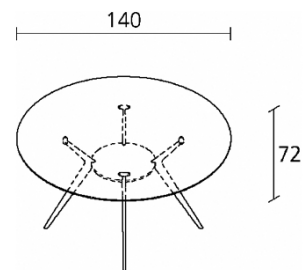

biplane 200 405 design Alberto Meda

Little table with structure comprised of 6 legs in die-cast aluminium with painted or polished finishes, connected by a shelf. Top available in oak veneered plywood with solid edge, thickness 12mm; LG HI MACS®; natural acrylic stone, thickness 12mm. Shelf available in oak veneered plywood, thickness 12mm or LG HI MACS®; natural acrylic stone, thickness 12mm.

biplane ø140 403 design Alberto Meda

Round table with structure comprised of 4 legs in die-cast aluminium with painted or polished finishes, connected by a shelf. Top available in oak veneered plywood with solid edge, thickness 15mm, “LG HI MACS®” natural acrylic stone, thickness 15mm. Shelf available in oak veneered plywood, thickness 15mm or “LG Hi MACS®” natural acrylic stone, thickness 15mm.