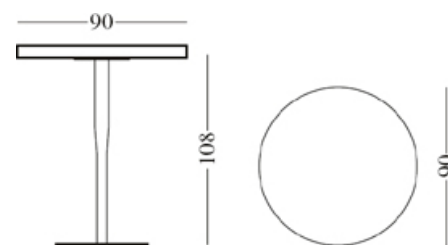

atlas table 796 design Jasper Morrison

Round table with 80mm diameter stove enamelled steel leg finished in textured matt metallic grey, top in maple or in laminate and maple heart-wood edge; 530 mm diameter base in stove enamelled steel finished in matt metallic grey.