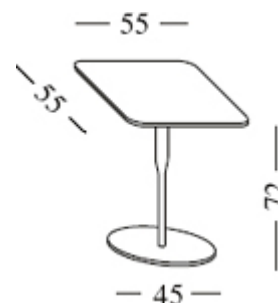

atlas small table E1 design Jasper Morrison

Small table with round base in stove enamelled steel finished in matt metallic grey (thickness 8 mm) and leg in stove enamelled steel finished in matt metallic grey. Maple veneered aluminium top, thickness 6 mm.