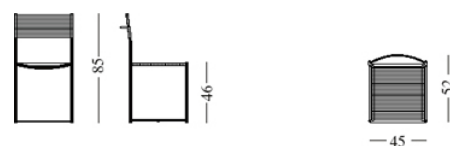

Alias

Via delle Marine 5 24064 Grumello del Monte BG +39 035 44 22 511 www.aliasdesign.it info@aliasdesign.it

spaghetti XL 167 design Giandomenico Belotti

XL chair with structure in chromed or stove enamelled steel, seat and back in PVC, hide or soft.