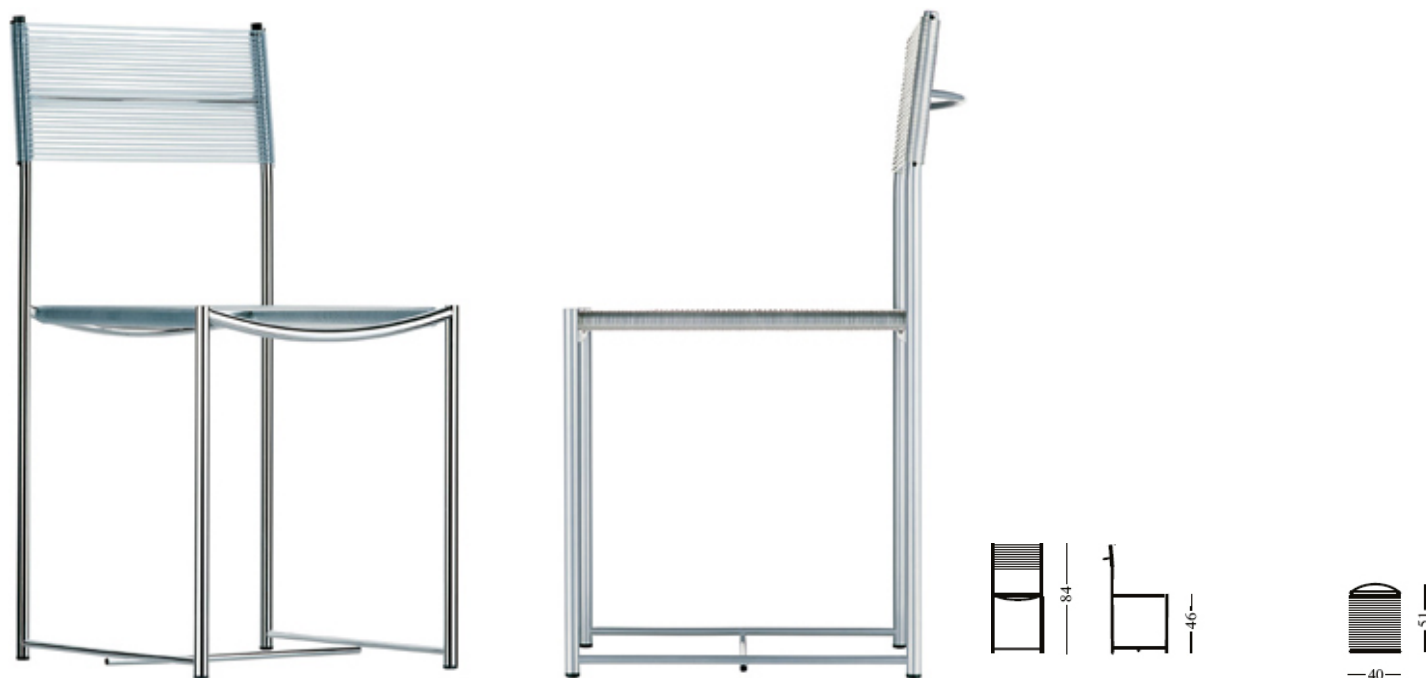

spaghetti chair 101 design Giandomenico Belotti

Chair with structure in chromed or stove enamelled steel, seat and back in PVC, hide or soft.

structure

acciaio - steel - Stahl
acier - staal

acciaio verniciato - stove enamelled steel
Stahl lackiert - acier laqué - gelakt staal