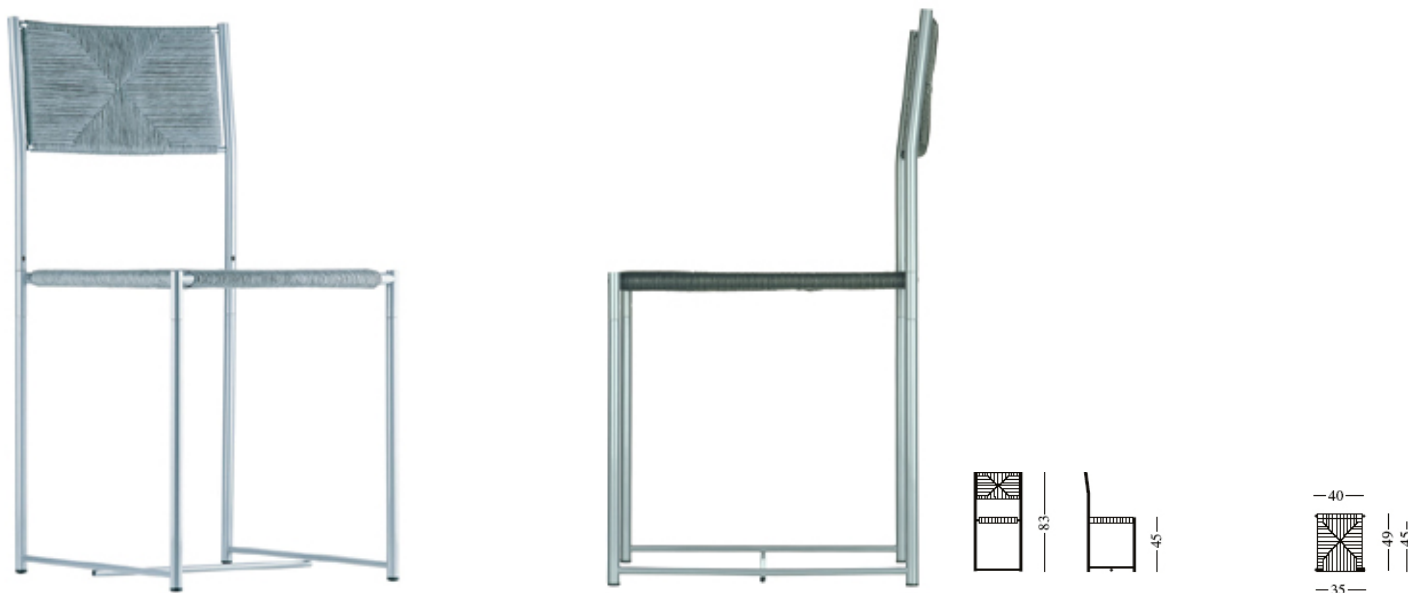

paludis chair 150 design Giandomenico Belotti

Chair with structure in chromed or stove enamelled steel, seat and back covered with paper straw.

structure

acciaio - steel - Stahl
acier - staal