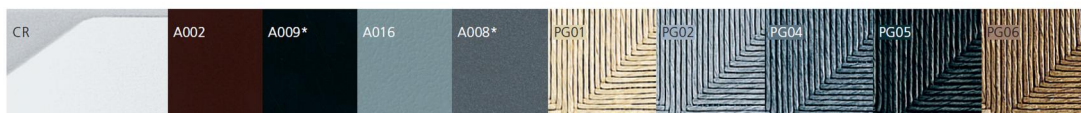

colors

paglia - paper straw - Bastgeflecht
paille - riet

Alias

Via delle Marine 5 24064 Grumello del Monte BG +39 035 44 22 511 www.aliasdesign.it info@aliasdesign.it