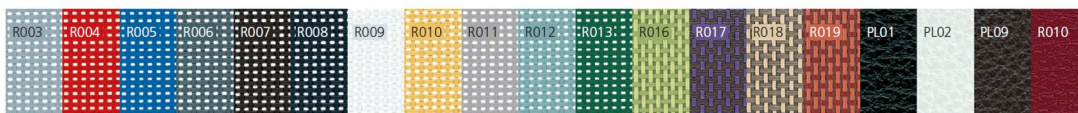

structure

alluminio - aluminium - Aluminium
aluminium - aluminium

colors

rete - mesh - Netzgewebe
maillé - doek

pelle - leather - Leder
cuir - leder

meetingframe 437 design Alberto Meda

Swivel chair with arms with 4-star base with glides. Structure composed of extruded aluminium profile and die-cast aluminium elements, seat and back in fire retardant PVC covered polyester mesh or black leather.