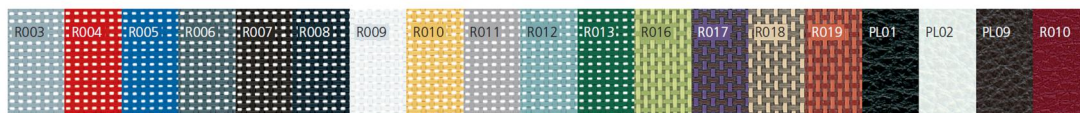

structure

alluminio - aluminium - Aluminium
aluminium - aluminium

colors

rete - mesh - Netzgewebe
maillé - doek

pelle - leather - Leder
cuir - leder

Alias

Via delle Marine 5 24064 Grumello del Monte BG +39 035 44 22 511 www.aliasdesign.it info@aliasdesign.it

meetingframe 436 design Alberto Meda

Swivel chair with 4-star base with glides. Structure composed of extruded aluminium profile and die-cast aluminium elements, seat and back in fire retardant PVC covered polyester mesh or black leather.

structure

alluminio - aluminium - Aluminium
aluminium - aluminium

colors

rete - mesh - Netzgewebe
maillé - doek

pelle - leather - Leder
cuir - leder

meetingframe 437 design Alberto Meda

Swivel chair with arms with 4-star base with glides. Structure composed of extruded aluminium profile and die-cast aluminium elements, seat and back in fire retardant PVC covered polyester mesh or black leather.