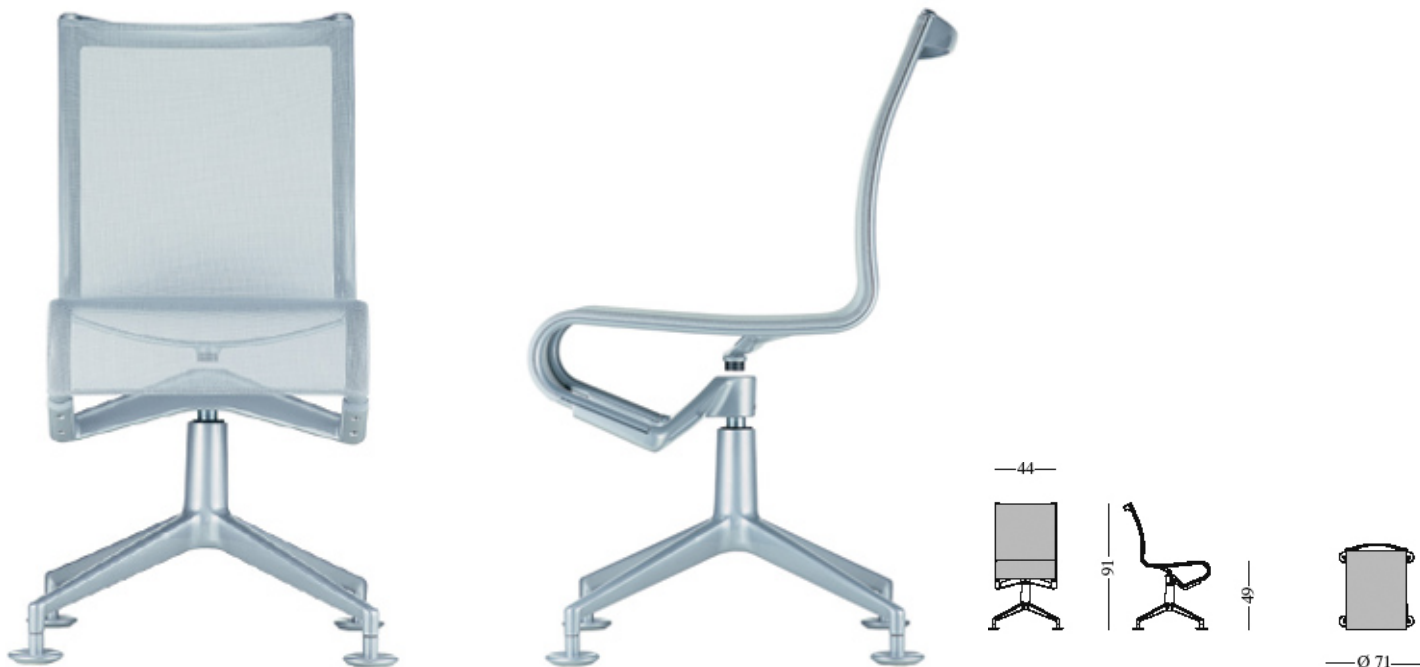

meetingframe+ 467 design Alberto Meda

Swivel chair with arms with 4-star base with glides. Structure made of extruded aluminium profile and die-cast aluminium elements; seat and back in fire retardant PVC covered polyester mesh or in leather.

meetingframe 436 design Alberto Meda

Swivel chair with 4-star base with glides. Structure composed of extruded aluminium profile and die-cast aluminium elements, seat and back in fire retardant PVC covered polyester mesh or black leather.

structure

alluminio - aluminium - Aluminium
aluminium - aluminium

colors

rete - mesh - Netzgewebe
maillé - doek

pelle - leather - Leder
cuir - leder

meetingframe 437 design Alberto Meda

Swivel chair with arms with 4-star base with glides. Structure composed of extruded aluminium profile and die-cast aluminium elements, seat and back in fire retardant PVC covered polyester mesh or black leather.

meetingframe+ 466 design Alberto Meda

Swivel chair with 4-star base with glides. Structure made of extruded aluminium profile and die-cast aluminium elements; seat and back in fire retardant PVC covered polyester mesh or in leather.