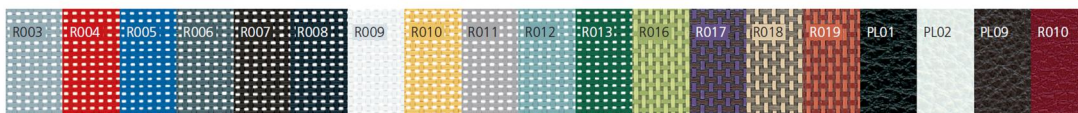

structure

alluminio - aluminium - Aluminium
aluminium - aluminium

colors

rete - mesh - Netzgewebe
maillé - doek

pelle - leather - Leder
cuir - leder

meetingframe 437 design Alberto Meda

Swivel chair with arms with 4-star base with glides. Structure composed of extruded aluminium profile and die-cast aluminium elements, seat and back in fire retardant PVC covered polyester mesh or black leather.

structure

alluminio - aluminium - Aluminium
aluminium - aluminium

colors

rete - mesh - Netzgewebe
maillé - doek

pelle - leather - Leder
cuir - leder

Alias

Via delle Marine 5 24064 Grumello del Monte BG +39 035 44 22 511 www.aliasdesign.it info@aliasdesign.it