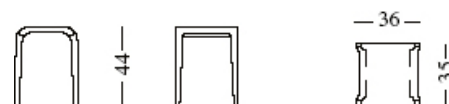

laleggera stool 310 design Riccardo Blumer

Stool with solid wooden structure, veneered in natural maple, ash stained ebony, cherry-wood, wenge or whitened oak, internal void injected with structural polyurethane foam.