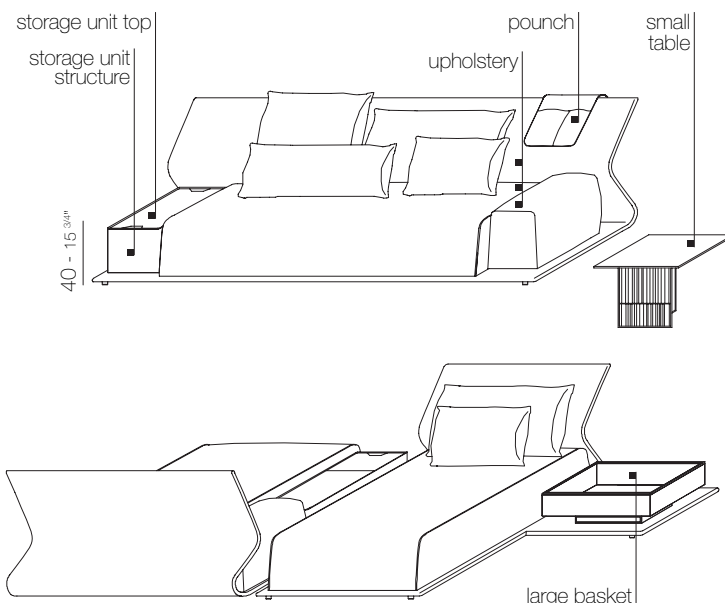

■ Finishes

Upholstery: fabric, leather

Storage units - structure: metal mesh chalk white, black matt lacquered

Storage units - matt lacquered top: chalk white, black

Storage units - wooden top: american walnut, wengé, dark oak, grey oak

Large basket: metal mesh chalk white, black matt lacquered

Small table - structure: chalk white, black matt lacquered

Small table - matt lacquered top: chalk white, black

Small table - wooden top: american walnut, wengé, dark oak, grey oak

Pouch: hide leather in the colours: natural, black, dark brown, white

■ Linear elements d. 102/126 cm - 40^{1/8}"/49^{5/8}" h. 58/77 cm - 22^{7/8}"/30^{3/8}"

w. 248 cm - 97^{5/8}"

cushion w. 214 - 84^{1/4}"

cushion w. 178 - 70"

cushion w. 178 - 70"

w. 214 cm - 84^{1/4}" full lenght cushion

cushion w. 178 - 70"

cushion w. 144 - 56^{3/4}"

cushion w. 144 - 56^{3/4}"

w. 178 cm - 70" full lenght cushion

cushion w. 144 - 56^{3/4}"

w. 144 cm - 56^{3/4}"

full lenght cushion