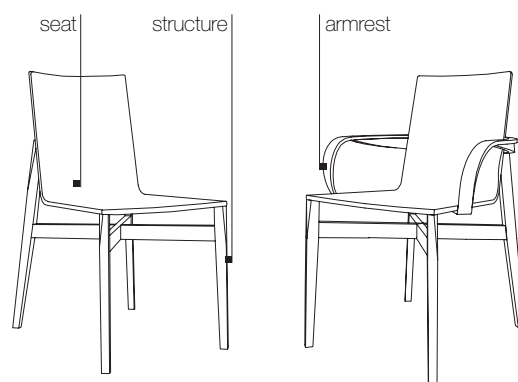

■ Finishes

Structure

noce canaletto, rovere scuro, rovere grigio, wengé

Seat:

noce canaletto, rovere scuro, rovere grigio, wengé, pelle

■ Types

Chair

w. 45 d. 57 h. 85 cm

w. 17^{3/4}" d. 22^{1/2}" h. 33^{1/2}"

seat h. 45 cm - 17^{3/4}" from ground

WS1 chair with structure and seat in wood
WS2 chair with wood structure and leather seat

Chair with arms

w. 45 d. 57 h. 85 cm

w. 17^{3/4}" d. 22^{1/2}" h. 33^{1/2}"

seat h. 45 cm - 17^{3/4}" from ground

armrest h. 63 cm - 24^{3/4}" from ground

WSB1 chair with structure and seat in wood
WSB2 chair with wood structure and leather seat